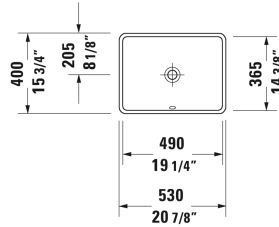

Starck 3 Vanity basin # 0305490017

< 19 1/4" Inch >

| Vanity basin | Dimension | Weight | Order number |
|--|------------------------|---------|--------------|
| undermount basin, with overflow, without faucet deck, hardware included, cUPC® listed*, 19 1/4" Inch | | | |
| Colors | | | |
| 00 White | | | |
| Variant | | | |
| ☒ | 19 1/4" x 14 3/8" Inch | 16.9 lb | 0305490017 |
| Infobox | | | |
| * Complies with following standards: ASME A112.19.2/CSA B45.1, Measurements of undercounter models represent interior measurements, Not available with WonderGliss | | | |
| Push button drain assembly for washbasins with overflow | 2" Inch | 0.8 lb | 005052 |

All drawings contain the necessary measurements which are subject to standard tolerances. They are stated in inch & mm and are non-binding. Exact measurements, in particular for customized installation scenarios, can only be taken from the finished ceramic piece.