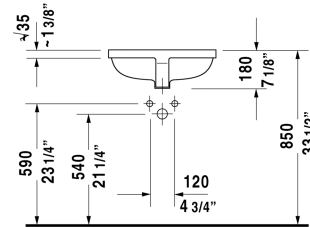

Starck 3 Vanity basin # 0305490017

< 19 1/4" Inch >

| Vanity basin | Dimension | Weight | Order number |
|--|------------------------|---------|--------------|
| undermount basin, with overflow, without faucet deck, hardware included, cUPC® listed*, 19 1/4" Inch | | | |
| Colors | | | |
| 00 White | | | |
| Variant | | | |
| ☒ | 19 1/4" x 14 3/8" Inch | 16.9 lb | 0305490017 |
| Infobox | | | |
| * Complies with following standards: ASME A112.19.2/CSA B45.1, Measurements of undercounter models represent interior measurements, Not available with WonderGliss | | | |
| Push button drain assembly for washbasins with overflow | 2" Inch | 0.8 lb | 005052 |

All drawings contain the necessary measurements which are subject to standard tolerances. They are stated in inch & mm and are non-binding. Exact measurements, in particular for customized installation scenarios, can only be taken from the finished ceramic piece.